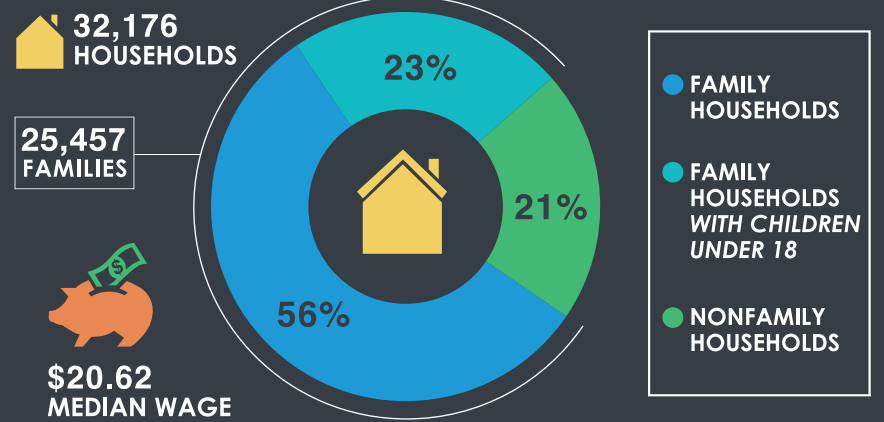

## DEMOGRAPHICS

MEDIAN AGE : 36.0

- GENERATION Z
- MILLENNIALS
- GENERATION X
- BABY BOOMERS
- MATURES

## DIVERSITY BREAKDOWN

## EDUCATION & ENROLLMENT

OVER **50%** OF RESIDENTS 25 AND OLDER IN NORTH NASHVILLE HAVE SOME COLLEGE EDUCATION

## HOUSEHOLDS & DEMOGRAPHICS