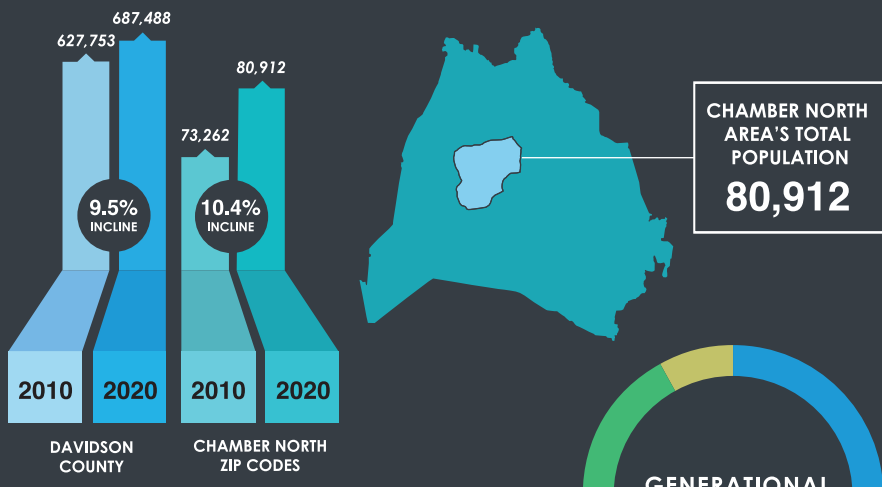

# NORTH NASHVILLE

ZIP CODES INCLUDED: 37189, 37207, 37208, 37218, 37228 | SOURCE: U.S. CENSUS BUREAU, 2020 / EMSI 2021 / JOBSEQ 2021

## DEMOGRAPHICS

MEDIAN AGE : 36.0

- GENERATION Z
- MILLENNIALS
- GENERATION X
- BABY BOOMERS
- MATURES

## DIVERSITY BREAKDOWN

## 41 SCHOOLS LOCATED IN THE REGION