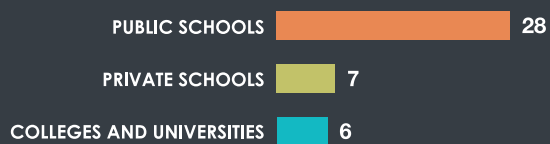

41 SCHOOLS LOCATED IN THE REGION