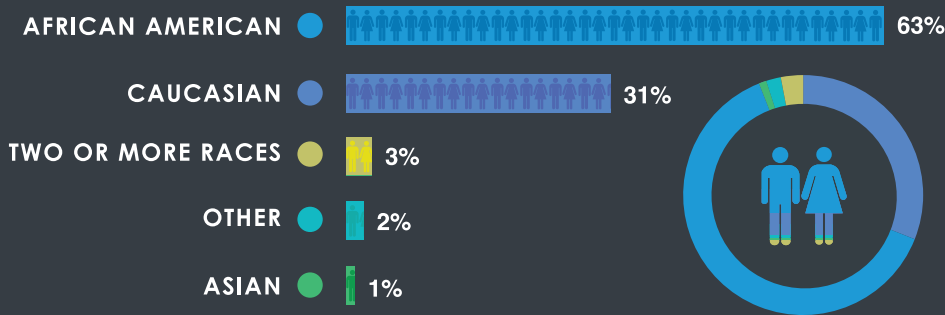

## DEMOGRAPHICS

MEDIAN AGE : 36.0

- GENERATION Z
- MILLENNIALS
- GENERATION X
- BABY BOOMERS
- MATURES

## DIVERSITY BREAKDOWN