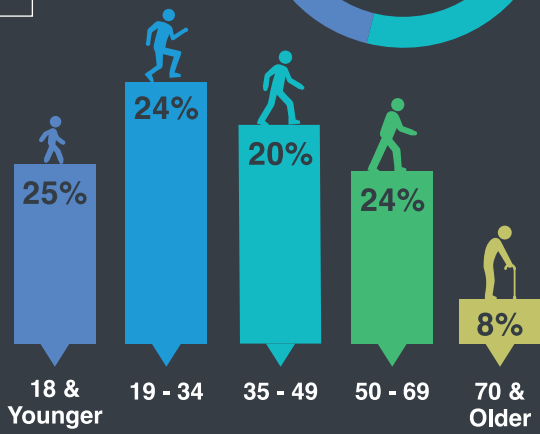

## DEMOGRAPHICS

MEDIAN AGE : 36.0

- GENERATION Z
- MILLENNIALS
- GENERATION X
- BABY BOOMERS
- MATURES